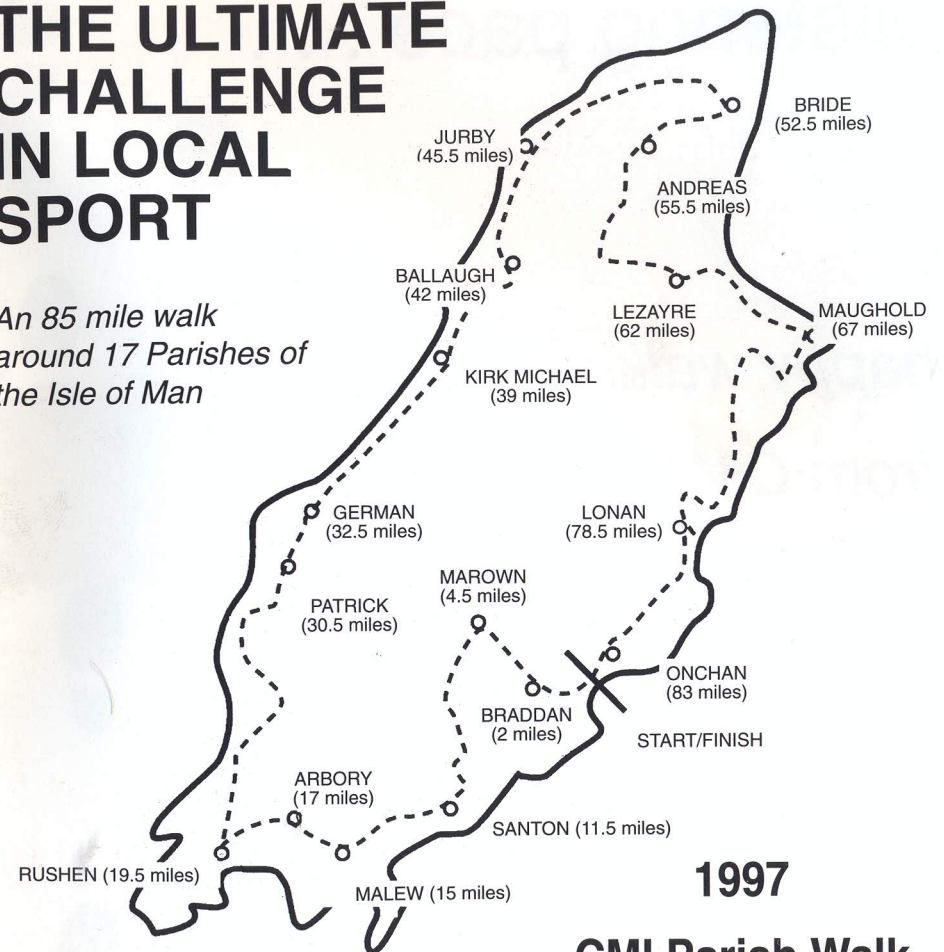

SKANCO

BUSINESS SYSTEMS LIMITED

*ARE PLEASED TO BE
PROVIDING THE RESULTS
FOR THE
CMI PARISH WALK*

GOOD LUCK TO ALL!

For professional advice on all
your computer requirements
contact the experts . . .

SKANCO

Business Systems Ltd
Tel: 01624 677277

COMPAQ

Bridson & Horrox Ltd.

PARISH WALK

THE ULTIMATE CHALLENGE IN LOCAL SPORT

*An 85 mile walk
around 17 Parishes of
the Isle of Man*

1997

**CMI Parish Walk
21st - 22nd June**

Start 12 noon from
Villa Marina Gardens

CLERICAL MEDICAL