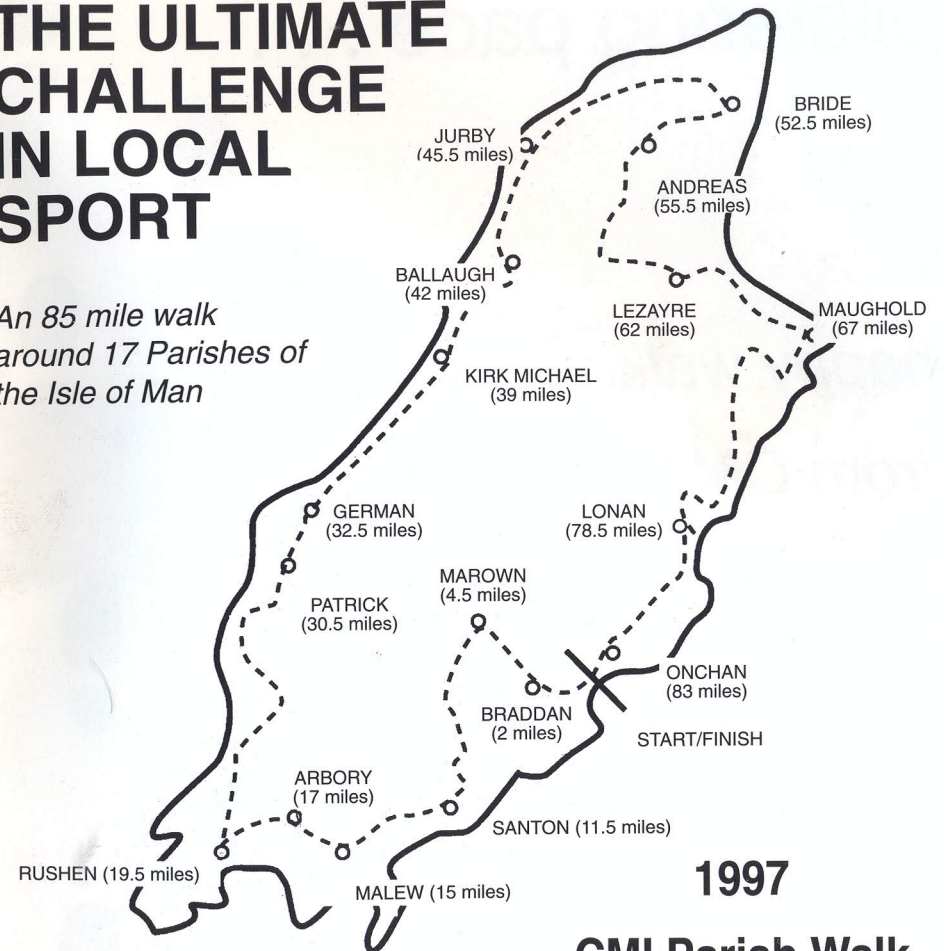

## PARISH WALK

### THE ULTIMATE CHALLENGE IN LOCAL SPORT

*An 85 mile walk  
around 17 Parishes of  
the Isle of Man*

**1997**

**CMI Parish Walk  
21st - 22nd June**

Start 12 noon from  
Villa Marina Gardens

**CLERICAL MEDICAL**