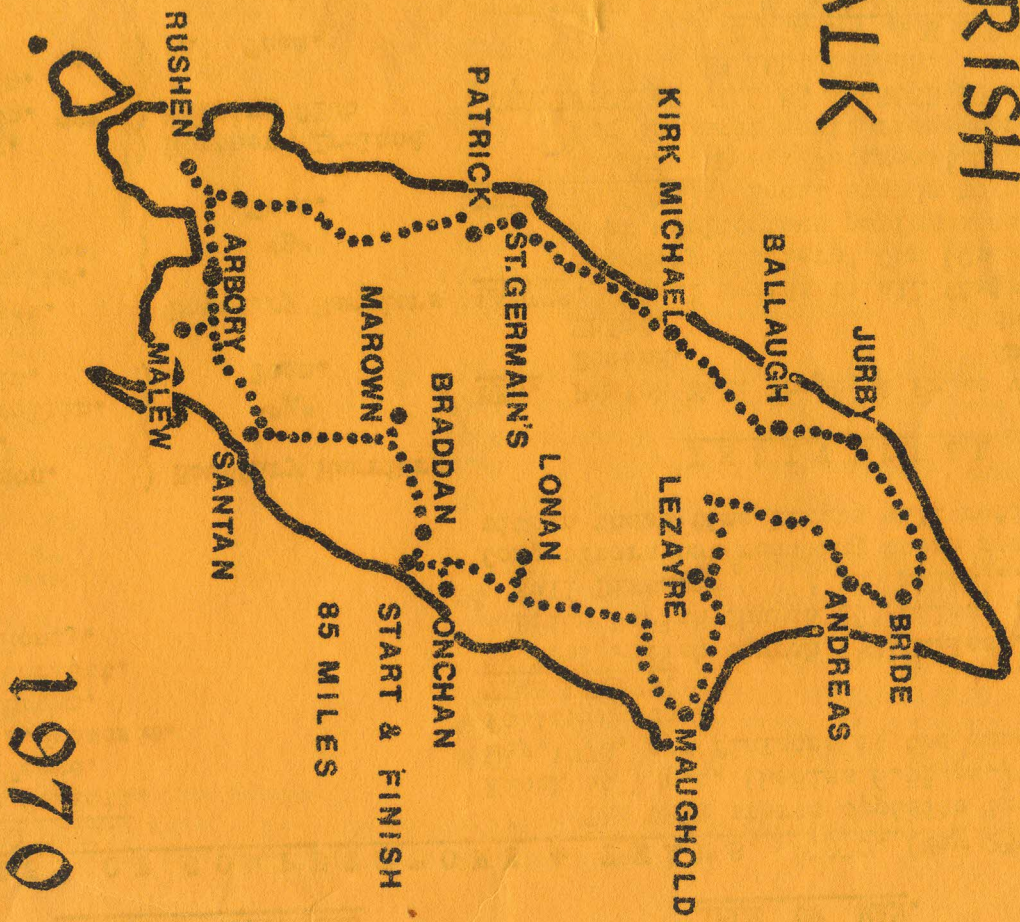

ISLE OF MAN PARISH WALK

1970

PROGRAMME - SIXPENCE