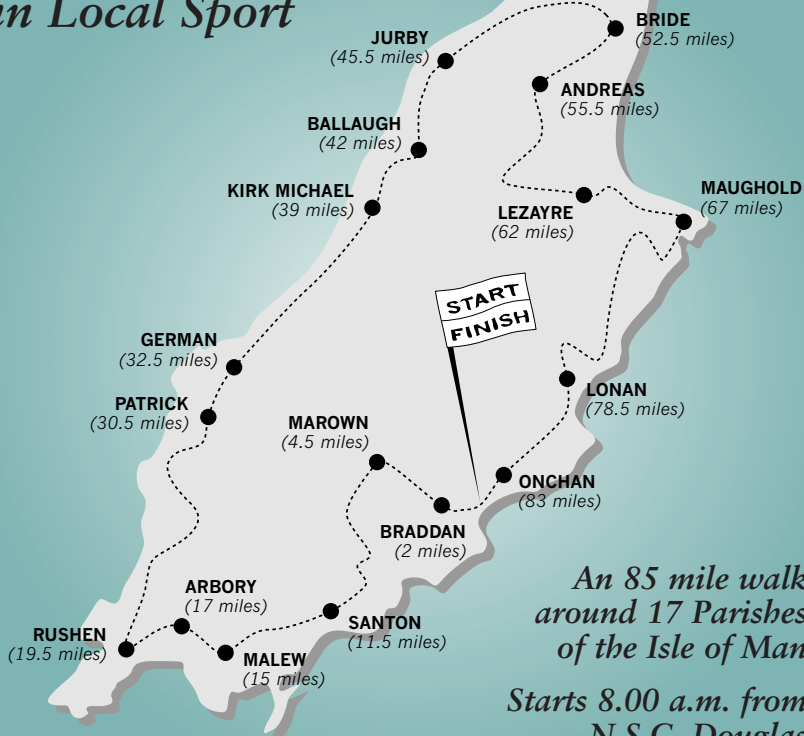

CLERICAL MEDICAL

Parish Walk 2007

23-24 June

*The Ultimate Challenge
in Local Sport*

www.parishwalk.com