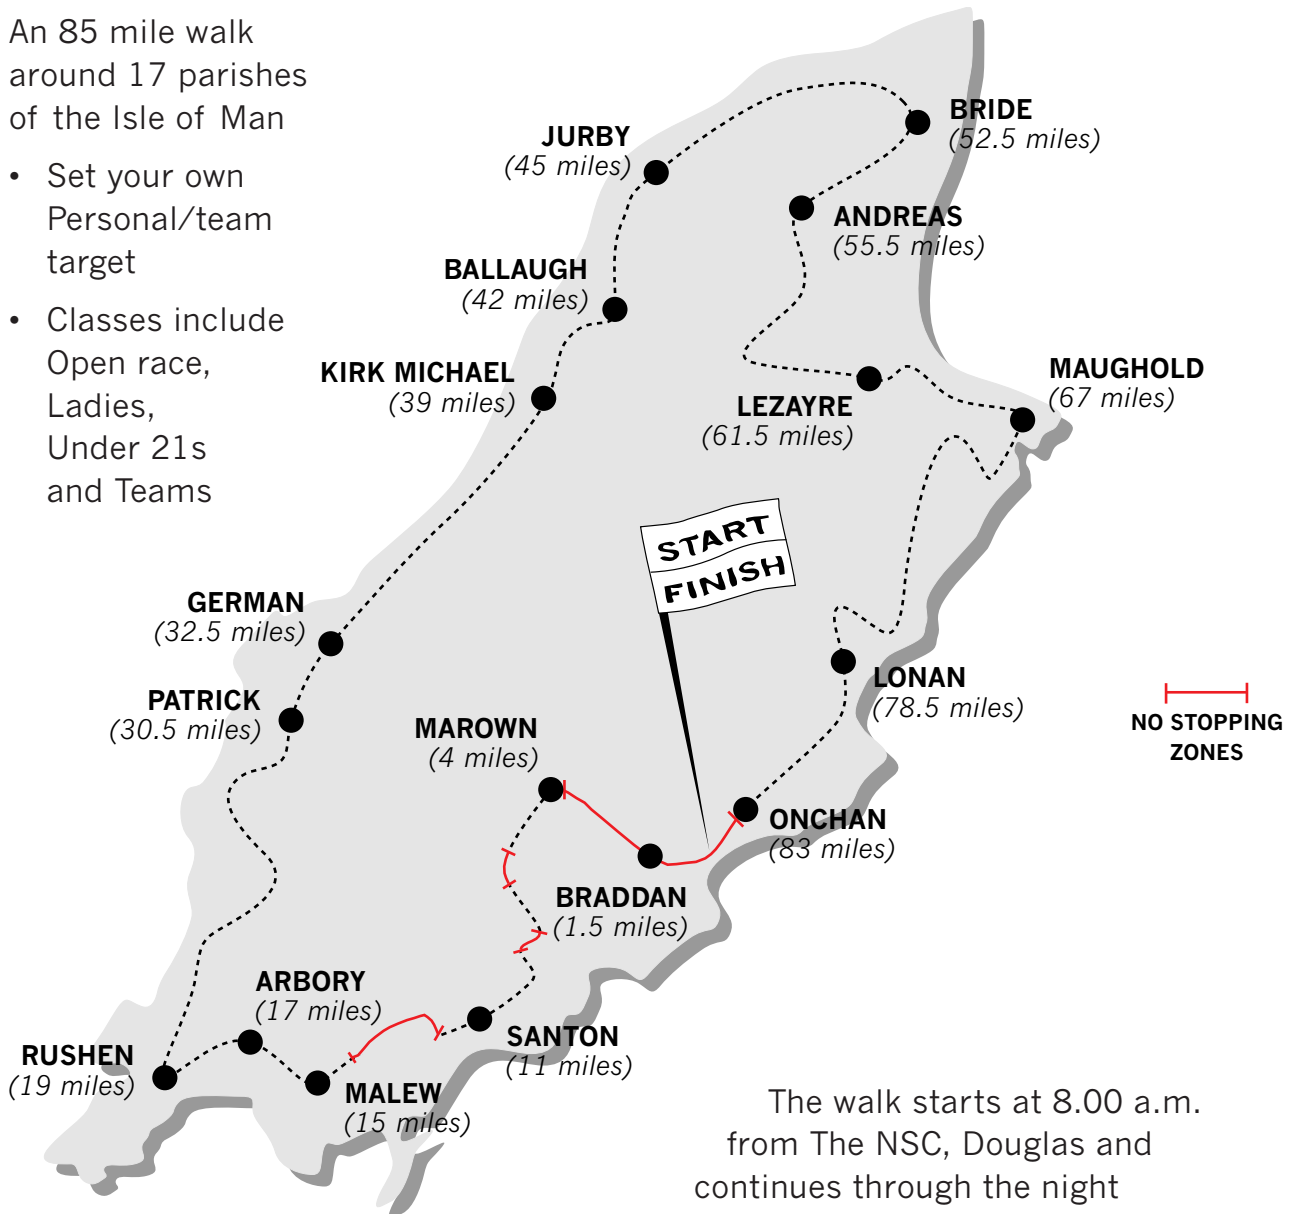

Organised by Manx Harriers

Clerical Medical Parish Walk 2006

The Ultimate Challenge in Local Sport
June 24/25 2006

An 85 mile walk
around 17 parishes
of the Isle of Man

- Set your own Personal/team target
- Classes include Open race, Ladies, Under 21s and Teams

The walk starts at 8.00 a.m.
from The NSC, Douglas and
continues through the night

For further details contact: Liz Corran, 35 Wybourn Grove, Ballachurry, Onchan. Telephone 01624 674566
or on our website: www.parishwalk.com

CLOSING DATE FOR ENTRIES: 6 MAY 2006

ENJOY THE EVENT!